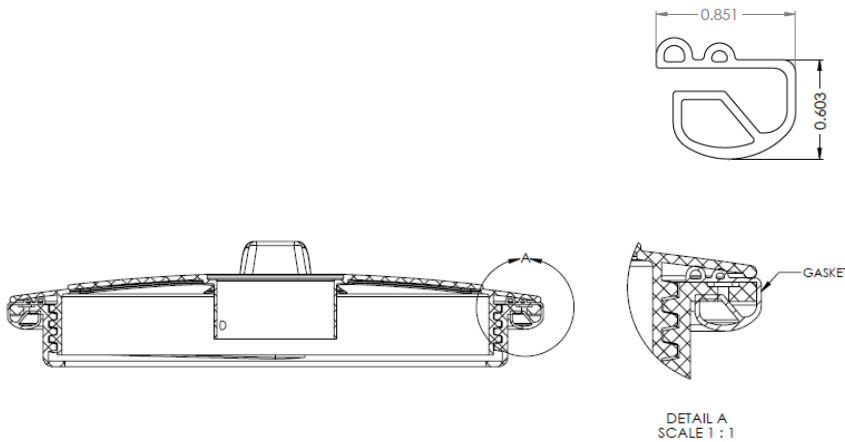

ENVELOPE GASKETS FOR MANWAY COVERS

FEATURES

A NEW ADDITION TO OUR AIK CATALOGUE

Our Ethylene Propylene Diene Monomer (EPDM) envelope gaskets are available in five different sizes ranging from 8" to 22". These gaskets provide a better seal between the rim and lid which prevents leakage from occurring.

SIZE	PART #	DESCRIPTION	FIT WITH AIK RIMS
8"	GSK-ENVLP08	8" ENVELOP GASKET	KF15902MW7RN KF15902MW8RN
10"	GSK-ENVLP10	10" ENVELOP GASKET	KF15902MW11R 67398-R
12"	GSK-ENVLP12	12" ENVELOP GASKET	KF15902MW9R KF15902MW10R
16"	GSK-ENVLP16	16" ENVELOP GASKET	KF15902MW1RN KF15902MW2RN KF15902MW2R
22"	GSK-ENVLP22	22" ENVELOP GASKET	KF15902MW4R KF15902MW5R